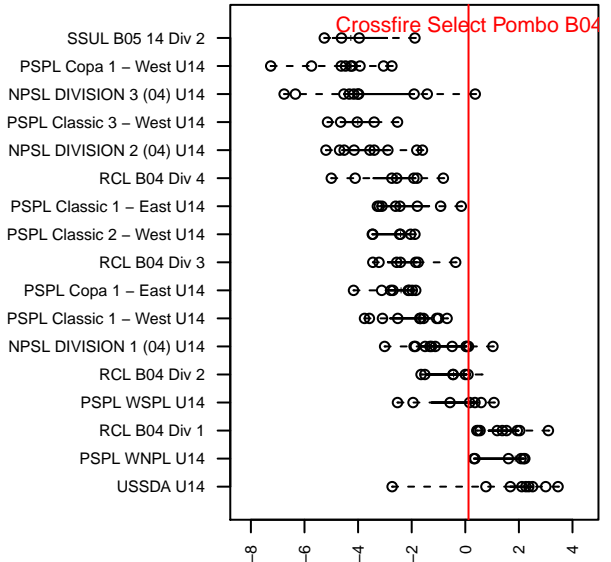

## Crossfire Select Pombo B04

Crossfire Select SC  
 Redmond, WA  
 B04 total strength=1302  
 attack=5.6 defense=5.77  
 fall league = NPSL DIVISION 1 (04) U14  
 spr league = Spr NPSL (04) Div 1 U14  
 notes= Gold (second gold)

alt names used:  
 Crossfire Select B04 Pombo  
 Crossfire Select B04 Pombo  
 Crossfire Select B04 Pombo  
 Crossfire Select B04 Pombo  
 CFS B04 – Gold – Pombo  
 Crossfire Select B04 Pombo

Venues played:  
 2017 Seattle Cup BU14 Gold  
 2017 Crossfire Select U14 Gold  
 2017 Xtreme Cup BU14 Gold  
 2017 NPSL DIVISION 1 (04) U14  
 2017 Founders Cup B04 Div A  
 2017 Spr NPSL (04) Division 1 U14

**attack and defense variance (black dot)  
relative to other teams  
and top 10 in region**

**attack and defense rating  
relative to others at age  
and all opponents in last 13 months**

**Performance relative to 13 month average**