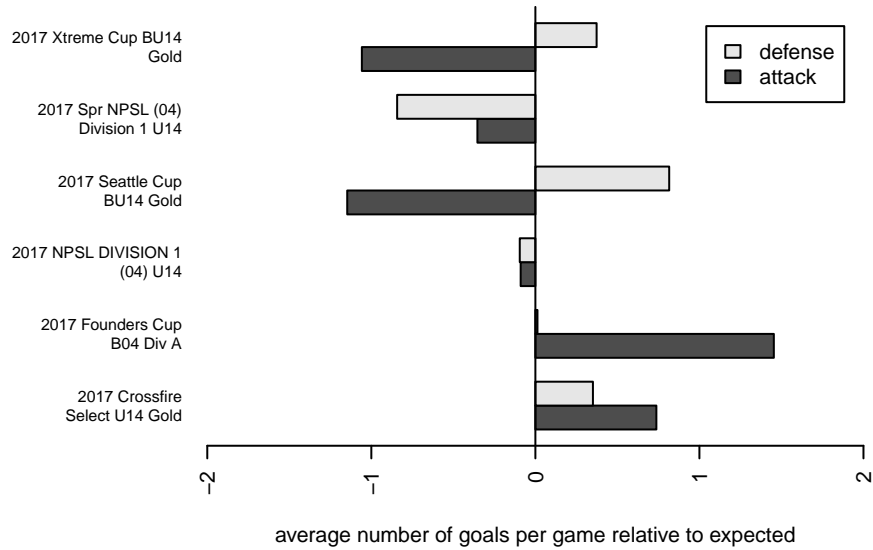

## Crossfire Select Pombo B04

Crossfire Select SC  
 Redmond, WA  
 B04 total strength=1302  
 attack=5.6 defense=5.77  
 fall league = NPSL DIVISION 1 (04) U14  
 spr league = Spr NPSL (04) Div 1 U14  
 notes= Gold (second gold)

alt names used:  
 Crossfire Select B04 Pombo  
 Crossfire Select B04 Pombo  
 Crossfire Select B04 Pombo  
 Crossfire Select B04 Pombo  
 CFS B04 – Gold – Pombo  
 Crossfire Select B04 Pombo

Venues played:  
 2017 Seattle Cup BU14 Gold  
 2017 Crossfire Select U14 Gold  
 2017 Xtreme Cup BU14 Gold  
 2017 NPSL DIVISION 1 (04) U14  
 2017 Founders Cup B04 Div A  
 2017 Spr NPSL (04) Division 1 U14

**attack and defense variance (black dot)  
relative to other teams  
and top 10 in region**

**attack and defense rating  
relative to others at age  
and all opponents in last 13 months**

**Performance relative to 13 month average**