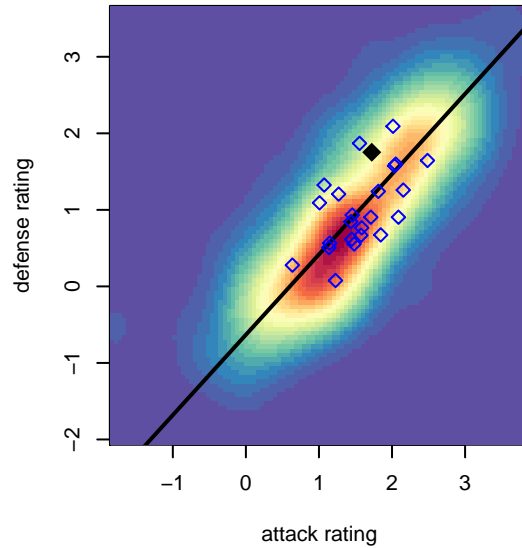

## Crossfire Select Pombo B04

Crossfire Select SC  
 Redmond, WA  
 B04 total strength=1302  
 attack=5.6 defense=5.77  
 fall league = NPSL DIVISION 1 (04) U14  
 spr league = Spr NPSL (04) Div 1 U14  
 notes= Gold (second gold)

alt names used:  
 Crossfire Select B04 Pombo  
 Crossfire Select B04 Pombo  
 Crossfire Select B04 Pombo  
 Crossfire Select B04 Pombo  
 CFS B04 – Gold – Pombo  
 Crossfire Select B04 Pombo

Venues played:  
 2017 Seattle Cup BU14 Gold  
 2017 Crossfire Select U14 Gold  
 2017 Xtreme Cup BU14 Gold  
 2017 NPSL DIVISION 1 (04) U14  
 2017 Founders Cup B04 Div A  
 2017 Spr NPSL (04) Division 1 U14

**attack and defense variance (black dot)  
relative to other teams  
and top 10 in region**

**attack and defense rating  
relative to others at age  
and all opponents in last 13 months**

**Performance relative to 13 month average**