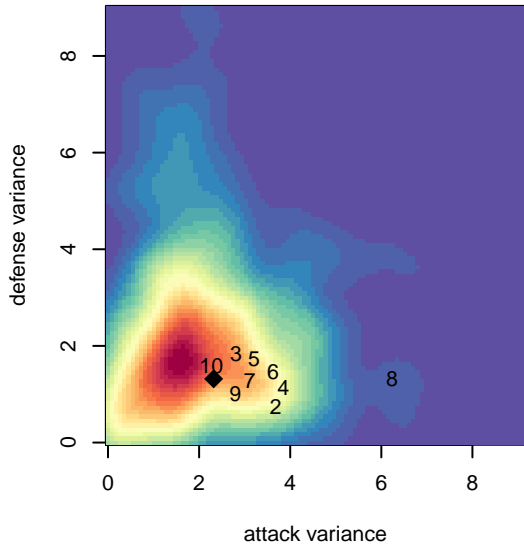

## Crossfire Select Pombo B04

Crossfire Select SC  
 Redmond, WA  
 B04 total strength=1302  
 attack=5.6 defense=5.77  
 fall league = NPSL DIVISION 1 (04) U14  
 spr league = Spr NPSL (04) Div 1 U14  
 notes= Gold (second gold)

alt names used:  
 Crossfire Select B04 Pombo  
 Crossfire Select B04 Pombo  
 Crossfire Select B04 Pombo  
 Crossfire Select B04 Pombo  
 CFS B04 – Gold – Pombo  
 Crossfire Select B04 Pombo

Venues played:  
 2017 Seattle Cup BU14 Gold  
 2017 Crossfire Select U14 Gold  
 2017 Xtreme Cup BU14 Gold  
 2017 NPSL DIVISION 1 (04) U14  
 2017 Founders Cup B04 Div A  
 2017 Spr NPSL (04) Division 1 U14

**attack and defense variance (black dot)  
relative to other teams  
and top 10 in region**

**attack and defense rating  
relative to others at age  
and all opponents in last 13 months**

**Performance relative to 13 month average**