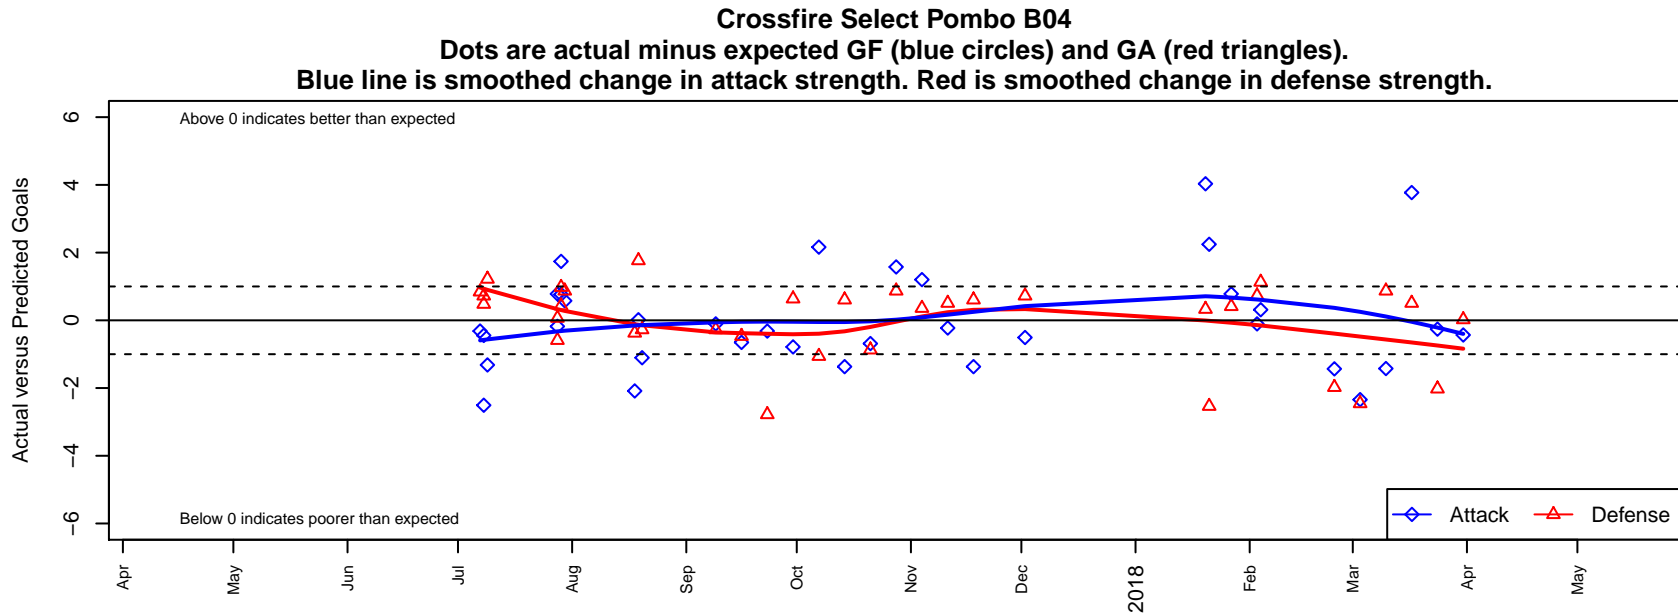

## Crossfire Select Pombo B04

Crossfire Select SC  
 Redmond, WA  
 B04 total strength=1302  
 attack=5.6 defense=5.77  
 fall league = NPSL DIVISION 1 (04) U14  
 spr league = Spr NPSL (04) Div 1 U14  
 notes= Gold (second gold)

**attack and defense variance (black dot)  
relative to other teams  
and top 10 in region**

**attack and defense rating  
relative to others at age  
and all opponents in last 13 months**

**Performance relative to 13 month average**