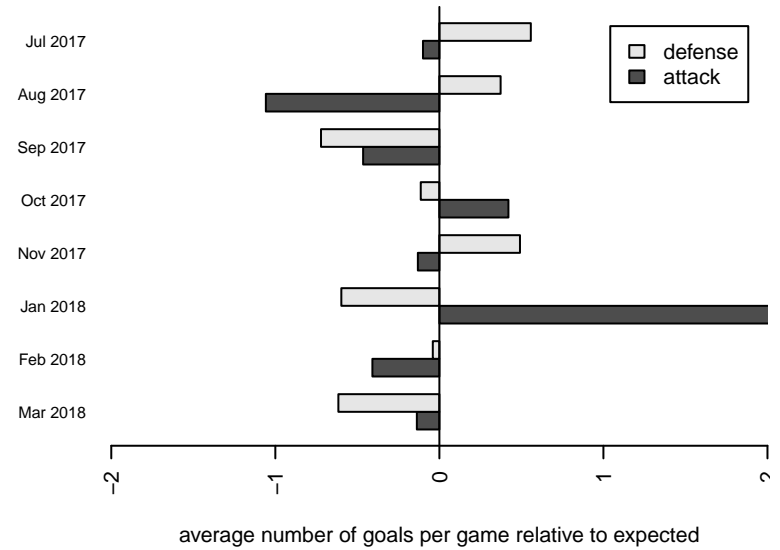

Performance relative to 13 month average